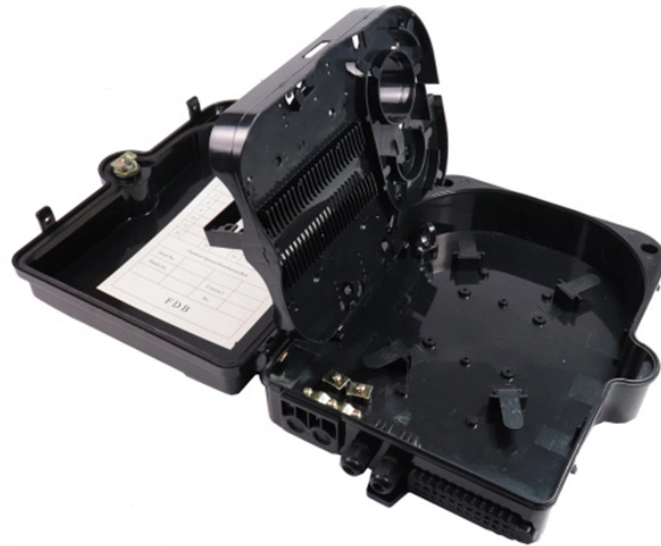

Aluminum Distribution Box Manufacturers