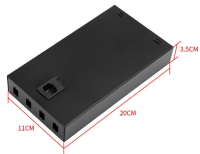

The Aluminum Cable Ladder has a high loading capacity to manage dense cable transitions. Designed with a lightweight structural design, easy installation, and long-lasting corrosion resistance, the ...