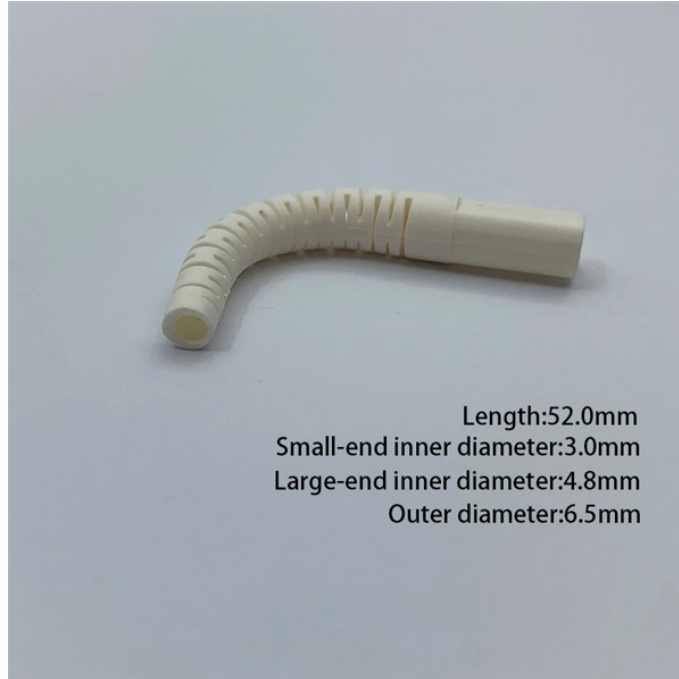

Albanian New Galvanized Cable Tray Brand

Length:52.0mm
Small-end inner diameter:3.0mm
Large-end inner diameter:4.8mm
Outer diameter:6.5mm

Albanian New Galvanized Cable Tray Brand

We supply genuine grade Galvanized Cable Tray in Haveri, Beed, Tapi. Our highly trained and experienced professionals never mind working beyond boundaries in bringing safe and precise ...

Our cable trays are produced in fit for purpose materials like stainless steel, galvanized, aluminium and fibreglass (FRP/GRP) composites to suit any project type both offshore and onshore. We also offer a ...