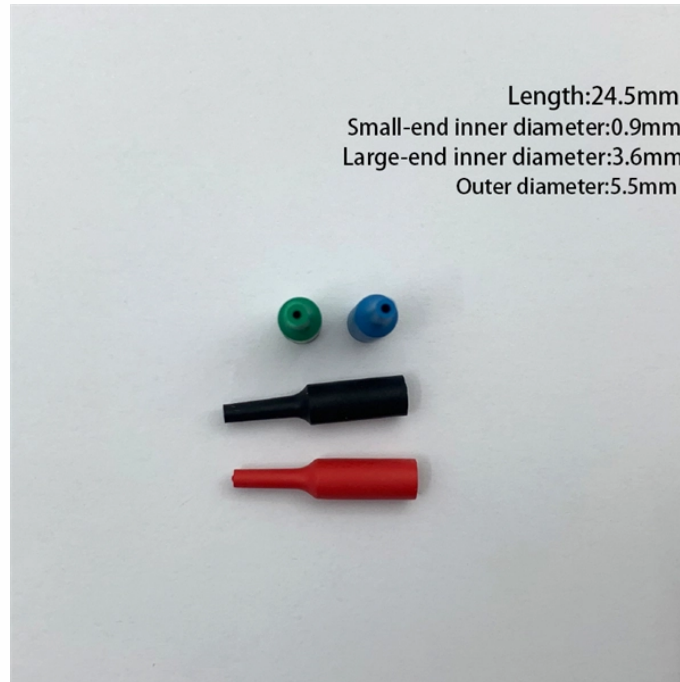

Airport-grade optical power divider

Airport-grade optical power divider

No products in the cart. Power Dividers POWER DIVIDERS 500 WATTS N-FEMALE AND 7/16 DIN Frequency range shown is 1.5:1 VSWR bandwidth. Typical response is less than 1.2:1 at band ...

An inexpensive version of the power divider, shown in figure 16, is used in the home to divide cable TV or over-the-air TV signals to multiple TV sets and other devices.

These devices can also be used for broadband CATV applications. They are available in a variety of connectorized and surface mount packages. Available in subsets operating between the 400 kHz to ...

Narda-MITEQ features a very wide selection of narrow and broadband Wilkinson style power dividers with SMA, Type N and 2.92 mm coaxial connectors.

Shop DigiKey's large in-stock selection of RF Power Dividers/Splitters. View inventory, pricing and order now for same day shipping!