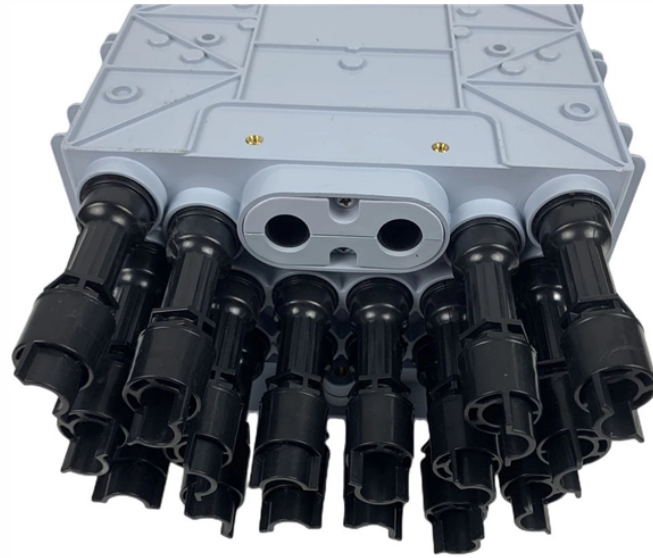

Aggregation Switch S9300

Aggregation Switch S9300

The S9300-32D is a white box data center switch with open network capabilities. It can be positioned as a programmable ToR (Top-of-Rack), spine/leaf switch, core aggregation and data center interconnect.

View and Download Huawei Quidway S9300 configuration manual online. Terabit Routing Switch. Quidway S9300 switch pdf manual download.

The S9300-32D is a white box data center switch with open network capabilities. It can be positioned as a programmable ToR (Top-of-Rack), spine/leaf switch, core aggregation and data center interconnect.

This document describes the configuration of Ethernet services, including configuring link aggregation, VLANs, Voice VLAN, VLAN mapping, QinQ, GVRP, MAC table, STP/RSTP/MSTP, SEP, and so on.

Ethernet link aggregation is a basic feature of a switch and is not under license control. For details about software mappings, visit Hardware Query Tool and search for the desired product model.

The S9300 has many applications, including being positioned as data center programmable ToR (Top-of-Rack), data center leaf/spine, core aggregation, and data center interconnect. The load balancing ...