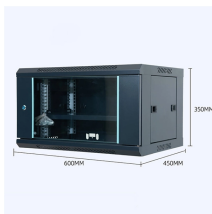

One of the really interesting ways of deploying an aggregated link ...