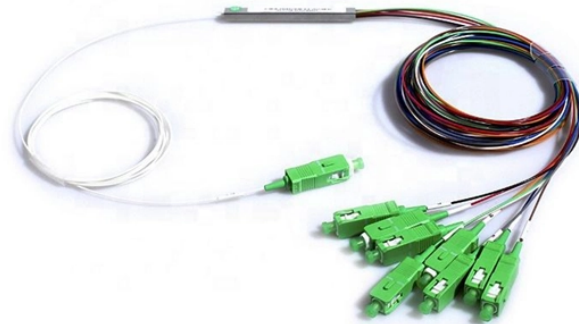

African Network Cable Tray Manufacturer

African Network Cable Tray Manufacturer

Cable Tray supplier in South Africa. We supply Wire Mesh, Perforated, and Return Flange Cable Trays. We also supply accessories for all...

Perfect for streamlined and organized cable management, our welded wire mesh cable trays are ideal for industrial and commercial settings. Contact Wireforce for product details and specifications.

Discover leading cable tray manufacturers worldwide, including top companies in Europe, South America, North America, Africa, and Asia. Learn about each region's unique offerings ...

At Advanced Strut, we specialise in providing high-quality metal cable trays designed for the efficient support of all cable and pipe installations. Our comprehensive range includes both cable ladders and ...

PERFORATED METAL CABLE TRAY - LIGHT DUTY (LCT) STANDARD ACCESSORIES PERFORATED METAL CABLE TRAY - MEDIUM DUTY (MCT) STRAIGHT CABLE TRAYS ...

Ned-Tech supplies high-quality cable tray, ladder & trunking across Nigeria & Africa. Fast delivery, competitive prices & trusted by contractors.