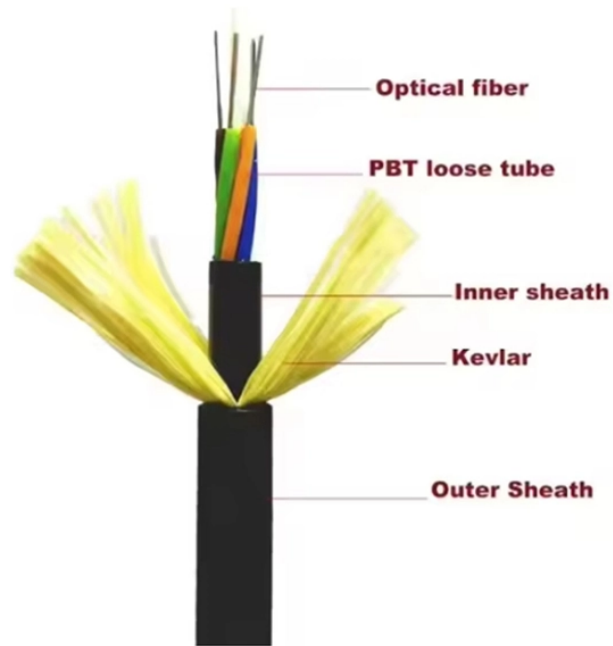

Africa International Optical Cable

Africa International Optical Cable

2Africa is one of the largest subsea projects in the world, connecting 46 cable landing stations in 33 countries in Africa, Asia and Europe, with a cable length of 45,000km.

The 2Africa cable will be integrated into STC's MENA Gateway (MG1) datacentre in Jeddah, enabling customers to access our extensive international content and extend their regional connectivity ...

The Submarine Cable Map is a free and regularly updated resource from TeleGeography. TeleGeography's comprehensive and regularly updated interactive map of the world's major ...

While submarine communications cables are used to connect countries and continents to the Internet, terrestrial fibre optic cables are used to extend this connectivity to landlocked countries or to urban ...