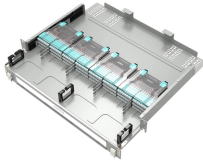

We are a leading supplier of electrical enclosures in the Middle East, manufacturing according to ADDC, DEWA, SEW, and FEW specifications. Our product range includes sheet steel, aluminum, and ...

A distribution board (or panel / board) is a component of an electricity supply system which divides an electrical power feed into subsidiary circuits, while providing a protective fuse or circuit breaker for ...

A distribution board (also known as panelboard, breaker panel, electric panel, DB board or DB box) is a component of an electricity supply system that divides an electrical power feed into subsidiary circuits ...

HDT offers Power Distribution Units (PDUs) and Utility Distribution Boxes (UDBs) in various configurations. A Power Distribution Unit (PDU) allows two generators to be synchronized, and both ...

The enclosure is made of bent steel plates, featuring a compact structure, easy maintenance, and flexible circuit scheme combinations. Besides air circuit breakers and fuses for circuit protection, the ...