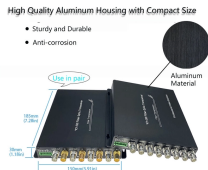

# **Afghanistan power distribution box enclosure**

## Afghanistan power distribution box enclosure

Superfine Waterproof Electrical Distribution Board for Afghanistan. Size: common, Type: Distribution Box Electrical Boxes, Thickness: 1.2mm. OEM offered.| Alibaba

We are a leading supplier of electrical enclosures in the Middle East, manufacturing according to ADDC, DEWA, SEW, and FEW specifications. Our product range includes sheet steel, aluminum, and ...

A distribution board (or panel / board) is a component of an electricity supply system which divides an electrical power feed into subsidiary circuits, while providing a protective fuse or circuit breaker for ...