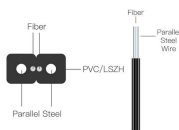

Deploying fiber above ground on poles or towers removes the need for underground digging and is particularly useful when the ground is uneven, rocky or both. Aerial installation is generally much less ...