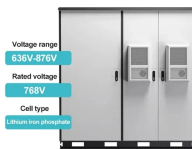

Learn the best practices for installing cables in trays. This guide covers essential steps, technical requirements, and key details for efficient cable tray installation.