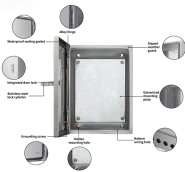

Actual picture of the network data main distribution cabinet

Actual picture of the network data main distribution cabinet

The infrastructure in the main distribution area (MDA) affects the ability to cross-connect and how quick it takes to bring a customer online. All this ultimately affects how quickly the MTDC can turn-up their ...

Massive Vintage Telecommunications Main Distribution Frame (MDF) with Complex Wiring and Copper Cables in a Data Center. A striking, detailed shot of a vintage but functional Main Distribution Frame ...

These deployable, seismic and UL-rated cabinets are fully welded, pre-assembled, and come standard with features such as recessed PDU Cavities, and are configurable with or without doors, sides and ...