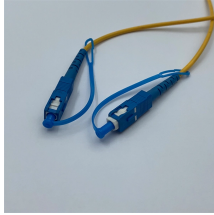

## AXS-115 Optical Time Domain Reflectometer Price

Find many great new & used options and get the best deals for EXFO AXS-115 Handheld Optical Time Domain Reflectometer OTDR 32/30dB 1310/1550nm at the best online prices at eBay!