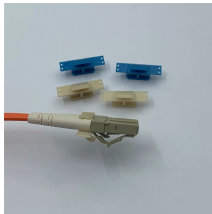

Enhance your fiber optic testing with EXFO MAX-715B-M1-EA-RF, AXS-100, and OX1-PRO-M. Shop now on eBay for an enhanced testing experience!

Search for used otdr (optical time domain reflectometers). Find Anritsu, Tektronix, Exfo, Laser Precision, and Ranger for sale on Machinio.