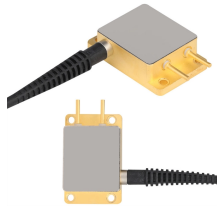

The internal structure of the distribution cabinet is complex and professional, with each component playing an important role in ensuring the efficient and safe operation of the power system.

When it comes to AS-Interface Power Distributor ASI Distribution Boxes, you can count on Grainger. Supplies and solutions for every industry, plus easy ordering, fast delivery and 24/7 customer support.