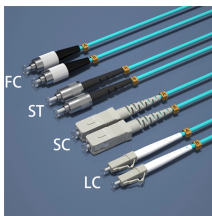

We engineer chassis specifically for the extreme demands of AI computing and high-density storage. Let's break down what truly matters when sourcing these solutions at a wholesale ...