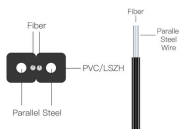

The open-source MCP server for Adobe Premiere Pro. Control every aspect of video editing -- timeline, color grading, audio mixing, effects, graphics, and export -- through natural ...