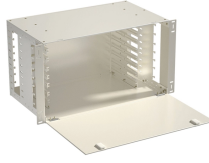

ACS-21 Distribution Box

An Extensive Library of Self-Developed Products

Optical Distribution Frame

Rack Mount Fiber Patch Panel

Stand Network Cabinet

Fiber Optic Distribution Box

Fiber Adapters

Copper Cable Patch Panel

Fiber Patch Cords

Modular zone distribution system for raised floors, improving cable management and installation.

The heart of the modular wiring system, the Main Distribution Box (MDB) delivers power to the Secondary Distribution Boxes via Power Extender Cables. The MDB comes standard in 6 double ...

ACS/Uni-Fab Lab Boxes, Power Points and Floor Boxes are the building blocks for a unique, user friendly system of Computer Room Power Distribution assemblies. We combine the benefits of ...

Lex Products offers a full range of portable power distribution units including boxes, boards and panels, specifically engineered for indoor and outdoor use.