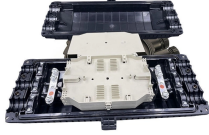

940 Infrared Laser Diode

This laser module emits highly concentrated invisible light which can be hazardous to the human eye and skin. It is classified as CLASS 3B laser product according to IEC 60825-1 and 21 CFR Part ...