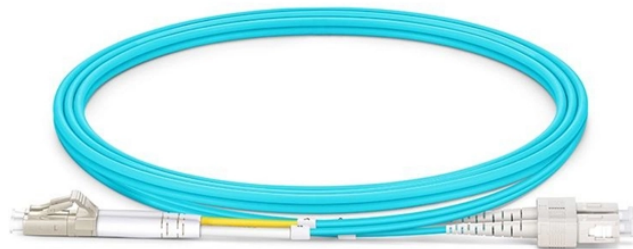

## 940 Infrared Laser Diode

## 940 Infrared Laser Diode

This laser module emits highly concentrated invisible light which can be hazardous to the human eye and skin. It is classified as CLASS 3B laser product according to IEC 60825-1 and 21 CFR Part ...

High brightness, quality, and reliability are the foundation of our single-mode laser diode product family. Our 940nm single-mode laser diodes are capable of delivering output power up to 300mW.

940nm IR laser diodes and IR laser modules are available with both single-mode and multi-mode beam profiles. They have either free space or fiber coupled outputs.

The Lasermate LD940A200C16 is an 940nm, 200mW laser diode in a ø5.6mm, TO-can package and with operating temperature of 60°C. The laser diode is suitable as compact light source for many ...

This CW mode 940nm SM IR laser diode allows the most efficient and powerful infrared light emitting with high beam intensity and reliable performance in all application fields.