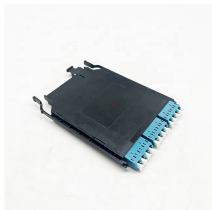

90° Right Angle Cable Tray Cover Plate

90° Right Angle Cable Tray Cover Plate

Angle plates are supplied in 90 & 170-degree options for structural direction transition between two sections of the cable trays & ladders. The angle plates can be supplied as a set with suitable fasteners.

allG offers Cable Tray Covers for a variety of jobsite solutions. See chart below and pick up yours today!

Used to fully enclose 12x4 channel in conjunction with the Spill-Over Junction FRSPJ2X2BL. Cover snaps onto the channel base. Hinged feature allows easy access to add or remove cables.

Flat 90° Bend - Medium Duty Flat 90° Bend - Heavy Duty Tray to Channel Klip - Medium Duty Tray to Channel Klip - Heavy Duty Cranked Coupler - Light Duty Cranked Coupler - Medium Duty Cranked ...

Cablofil Fiber Trough utilizes high strength steel components to provide the strength and durability required to manage fiber cabling requirements in the most demanding data center environments.

Clean Tray 90-Degree Elbows are used for right-angle installations. The Clean Tray stainless steel system is designed to protect rated cabling in applications that require frequent washdown.

Contact Us