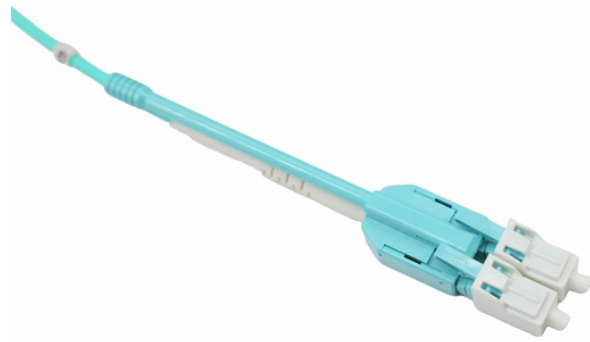

901 Distribution Box

901 Distribution Box

Fits Sandvik CJ211/CJ612/CJ815 OEM Reference No.: 400.1610-901 Distribution Box / Progressive Feeder Packing: Polywood Case Mark: GTEK

In addition to the production of standard components, Mining Element provides full technical support and offers services for selecting analogues and upgrading spare parts for specific operating conditions. ...

Fits Sandvik CJ211/CJ612/CJ815 OEM Reference No.: 400.1610-901 Distribution ...

For empty boxes which are designed to mount, but do not include electrical devices such as switches, jacks, fuseholders, terminals and/or terminal boards, see junction box.

The BG 901 is a 1-gang surface box measuring 86x86x32mm. BG's range of surface boxes have a white moulded design and offer superb quality and exceptional value with a standard design perfect for a ...

Home Electric Wire And Power Equip Electrical Control Equipment Distribution Boxs Part Number 302943-901

This silicone rubber seal (901-106) is a component part of the HWB18 Hard-Wired Waterproof DC Power Distribution Box for MINI® Fuses, Circuit Breakers & Relays.