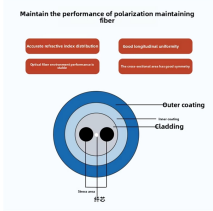

86lc Fiber Optic Panel

86lc Fiber Optic Panel

Need Help Finding Fiber Panels? Tripp Lite's full line of Fiber Panels allows you to add high-density cassettes to your rack installation or complete singlemode or multimode fiber connections with no ...

Reserve space for future fiber optic needs with our blank fiber adapter panel. This panel snaps in for easy expansion and compliance with TIA/EIA-568-C.3 standards.

It's a slim, 86-type desktop or surface-mount box that fits nicely with other electrical panels. The snap-on cover makes installation super easy - no complicated tools needed.

FS offers FHD® FAPs and FHU™ 1U fiber patch panel with LC, SC, MTP®/MPO connectors in singlemode/multimode fiber to deploy medium for high-density fiber optic network applications.

With identification paper and identification cover, convenient for maintenance and use.