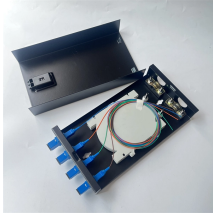

86lc Fiber Optic Panel

86lc Fiber Optic Panel

Need Help Finding Fiber Panels? Tripp Lite's full line of Fiber Panels allows you to add high-density cassettes to your rack installation or complete singlemode or multimode fiber connections with no ...

Reserve space for future fiber optic needs with our blank fiber adapter panel. This panel snaps in for easy expansion and compliance with TIA/EIA-568-C.3 standards.

It's a slim, 86-type desktop or surface-mount box that fits nicely with other electrical panels. The snap-on cover makes installation super easy - no complicated tools needed.

FS offers FHD® FAPs and FHU™ 1U fiber patch panel with LC, SC, MTP®/MPO connectors in singlemode/multimode fiber to deploy medium for high-density fiber optic network applications.

With identification paper and identification cover, convenient for maintenance and use.

These high-density fiber patch panels allow a mix-and-match of e2XHD fiber and copper snap-in cassettes - up to 96 LC fibers or 48 copper ports per RU. Cassettes quickly snap in and pull out of ...

Upgrade your network with the Stsben 86 type fiber optic panel. Available in SC and LC single or dual port configurations, this white panel offers a reliable connection for your fiber optic needs. Long ...