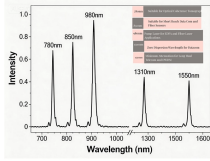

Add to cart FX39 Fusion Splicer Fiber Optical 6s Fast Splicing, 6 Motors Touch Screen Core Alignment Fiber Splicer with 7800mAh Large Battery Capacity+5000 Electrodes Life+Power Meter -70~+10dB ...