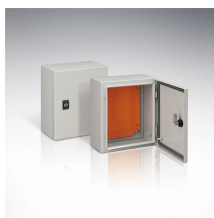

Made in South Korea Wire Cable Tray Systems Directory - Offering Wholesale Korean Wire Cable Tray Systems from South Korea Wire Cable Tray Systems Manufacturers, Suppliers and Distributors at ...