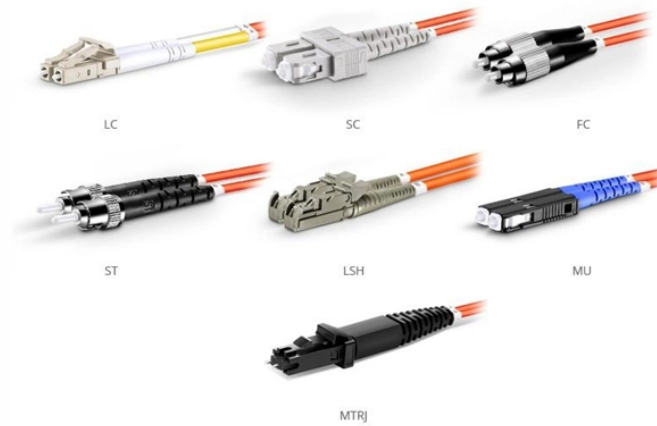

## 800G optical switch used in Bulgarian intelligent computing center

OM1 Fiber Patch Cable Family

## 800G optical switch used in Bulgarian intelligent computing center

As a core component connecting servers, switches, and storage systems, optical modules play a pivotal role in unlocking the performance of intelligent computing centers.

The test results demonstrate that H3C's 800G CPO silicon photonic switch series, H3C S9827, has excellent reliability and stability in key performance indicators such as overall switch...

The test results demonstrate that H3C's 800G CPO silicon photonic switch series, H3C S9827, has excellent reliability and stability in key ...