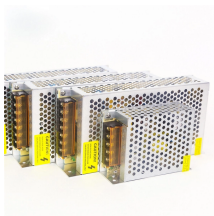

8-core single-mode optical fiber splice box model

8-core single-mode optical fiber splice box model

The 8 port Fiber Distribution Box is sturdy in structure, lightweight in size, and ...

With its efficient design, the Haile 4 Port 8-Core Optical Fiber Terminal Box makes it easy to splice fiber optic cables, manage pigtails, and ensure smooth connectivity across your network.

The FAT-8T Fiber Optic Termination Box features an integrated splice cassette and cable management rods, allowing you to manage fibers in a reasonable radius condition.

8-core outdoor fiber optic termination box for FTTx networks; supports fiber splicing, splitting, and distribution; pole or wall-mounted; IP65-rated protection.

Fiber splicing, splitting and distribution can be done in this box, and at the same time, it provides solid protection and management for FTTH network construction.

The HAILE 8 Optical Fiber Termination Box P1-8-FC is designed for managing up to 8 optical fiber connections using FC connectors. The box includes dedicated splice trays for cable pigtail splicing, ...

Shop high-quality 8 core fiber optic splice boxes for reliable FTTH networks. Durable, waterproof, and with advanced PLC splitters for efficient distribution.

Compact 8-core fiber box with integrated tray design, supporting 8 SC adapters and cassette splitters. IP55-rated for wall/pole mounting in FTTH networks.