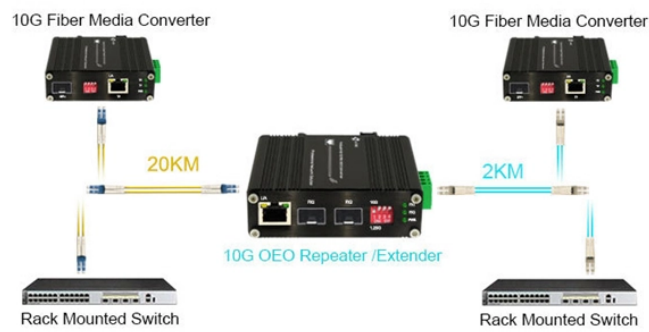

8-core single-mode optical fiber splice box model

8-core single-mode optical fiber splice box model

The 8 port Fiber Distribution Box is sturdy in structure, lightweight in size, and ...

With its efficient design, the Haile 4 Port 8-Core Optical Fiber Terminal Box makes it easy to splice fiber optic cables, manage pigtails, and ensure smooth connectivity across your network.

The FAT-8T Fiber Optic Termination Box features an integrated splice cassette and cable management rods, allowing you to manage fibers in a reasonable radius condition.

8-core outdoor fiber optic termination box for FTTx networks; supports fiber splicing, splitting, and distribution; pole or wall-mounted; IP65-rated protection.

Fiber splicing, splitting and distribution can be done in this box, and at the same time, it provides solid protection and management for FTTH network construction.

The HAILE 8 Optical Fiber Termination Box P1-8-FC is designed for managing up to 8 optical fiber connections using FC connectors. The box includes dedicated splice trays for cable pigtail splicing, ...

Shop high-quality 8 core fiber optic splice boxes for reliable FTTH networks. Durable, waterproof, and with advanced PLC splitters for efficient distribution.

Compact 8-core fiber box with integrated tray design, supporting 8 SC adapters and cassette splitters. IP55-rated for wall/pole mounting in FTTH networks.