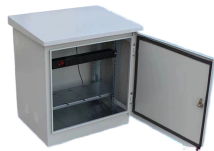

Leading fiber splice box manufacturers & suppliers, provide a range of fiber optic splice box with different core numbers and support OEM ODM service.

Optical Distribution Frames; NGF Product Line
Accessory Accessory Type: Cable Clamp Kit For Use With Fiber Termination Blocks Kit Type: Cable Clamp Kit COMMSCOPE