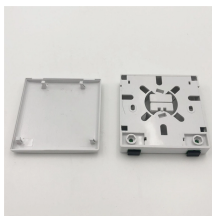

8-core fiber optic splice box from a North Macedonian supplier

8-core fiber optic splice box from a North Macedonian supplier

Ideal for last mile FTTH deployments, this versatile 8 core fiber distribution box is perfectly suited for small-scale installations in apartments, residential, or commercial buildings, enhancing floor ...

This distribution box can connect up to 2 optical cables, providing space for distributors and 8 fuses. It is equipped with 8 SC adapters for efficient organization and management.

FBR-11607 Fiber-Optic Distribution Box, 8-Core is a high quality product by Bud Industries used for electronic enclosure applications.

Find trusted fiber optic splice housing suppliers with IP65 waterproof, SC connector compatible, and customizable options. Click to explore verified manufacturers for FTTH & 5G networks in 2026.

This closure is developed to splice and branch fiber optic cables on underground, aerial, wall-mounting, pole-mounting and duct-mounting routes during FTTH network deployments.