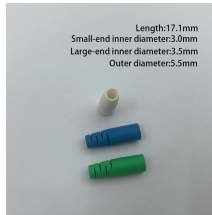

72 single-mode fiber connector adapters or splices. Enclosures provide a central location for patching, testing, troubleshooting, monitoring, and restoring service to fiber optic systems. The DataLINXS ...