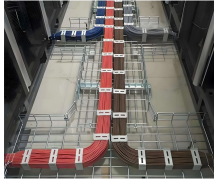

We can provide sales of a large number of new or used transmission equipment, servers, communication power systems, routers, base station equipment, switches, SFPs, storage devices, ...

Modular design provides scalability and flexibility
High-Level Redundancy, Ensuring Nonstop Service
Whole Network Solution Specially Designed for SMB Scenarios
Lifetime management on Ruijie ...