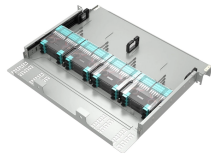

Equipment mounts sideways within this 6U rack cabinet to use limited space efficiently. The fully assembled enclosure organizes equipment up to 29.4 in. deep.