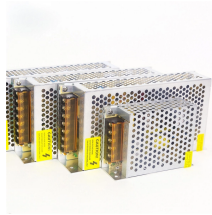

# **60kW Intelligent Distribution Box**

Compared with the traditional power distribution box, it is safer to cut off the strong power supply remotely, and it can save energy through the timing mode while controlling the equipments ...

60kW Air Force style military power distribution box for large expeditionary and base camp power systems. Distributes to ECUs, lighting, and PDUs.

The PLC LED Display Power Distribution Box provides intelligent control, alarm protection, and multi-mode operation for LED screens and industrial power systems.

The PLC intelligent power distribution box is equipped with PLC as the interlligent control unit along with monitoring sensors to reslize the external environment monitoring and real- time control of abnormal ...

Designed to increase flexibility and agility of data center power distribution through a design that does not require a raised floor.

The PD Power Systems 60KW PDP is designed to accept power at 120/208 VAC, 3-phase, utilizing 200 amp Power connectors. Power is then distributed at 120/208 VAC 3-phase and 120 VAC 1-phase.