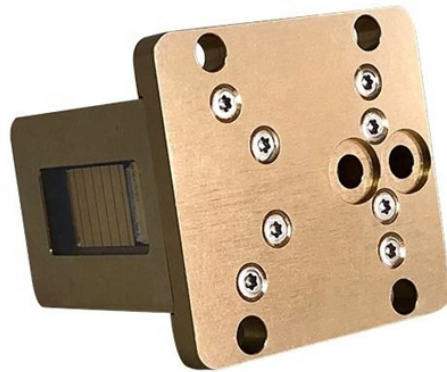

60 cable tray to 50 cable tray

60 cable tray to 50 cable tray

Select your tray type (ladder, ventilated trough, solid bottom, or channel), enter the tray width and usable depth, then add cables by size and quantity. The calculator computes the total cable cross-sectional ...

Free cable tray fill calculator for Cat6, Cat6A, and low voltage cables. Size conduit, cable trays, fire-rated sleeves, and J-hooks. NEC & TIA-569 compliant.

Choose from our selection of cable trays, including over 850 products in a wide range of styles and sizes. Same and Next Day Delivery.

You need to install 50 power cables, each with a diameter of 0.5 inches, in a 4-inch deep cable tray. The calculator would help determine if the chosen tray is sufficient or if a larger size is needed.