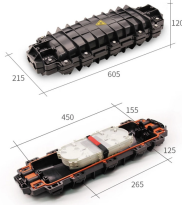

The Weatherproof 6-Way MCB Box is designed for outdoor power distribution, offering durable performance in various environments. With a clear PVC enclosure, it allows easy visibility of internal ...

Full slot covers for unused spaces. In original factory sealed shrink wrap.