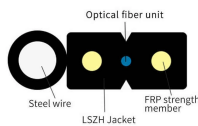

This document is intended for design engineers who use the REF_1KW_PSU_5G_GaN reference board for developing the 1000 W PSU for 5G outdoor small-cell telecom rectifiers. Product(s) embedded on ...