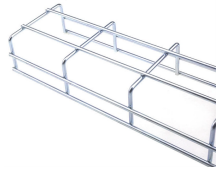

52.5" LED Rope Light available at low prices! We have a huge selection of high quality stepvan, walkin van, and food truck parts including brakes, exhaust, fuel tanks, lights, roll up door parts, and more!