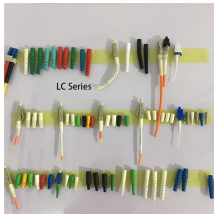

From circuit breakers and buses to enclosures, panel boards, and switchboards, we offer a full range of safe, reliable solutions for low-voltage electrical distribution applications.