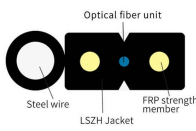

Solar PV Breaker Box Perfect for 8K-10KW Solar Inverter Systems. Need help?

The power distribution room includes PCS inverter, transformer cabinets, EMS cabinets (including power distribution parts), firecontrol, Controller, lighting, smoke, etc.