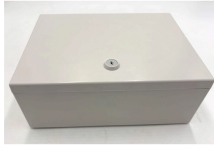

500kW Photovoltaic Distribution Box

500kW Photovoltaic Distribution Box

Sunwatts has a big selection of affordable 500 kW PV systems for sale. These 500 kW size grid-connected solar kits include solar panels, DC-to-AC inverter, rack mounting system, hardware, ...

Solar PV Breaker Box Perfect for 8K-10KW Solar Inverter Systems. Need help?

The power distribution room includes PCS inverter, transformer cabinets, EMS cabinets (including power distribution parts), firecontrol, Controller, lighting, smoke, etc.