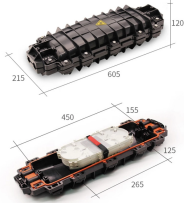

We provide professional Lithium Battery, Solar Energy Storage Systems, Containerized ESS, Solar Power System Homes, Commercial and Industrial use, Distributors also. Solar Projects installation ...