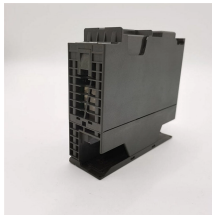

## 500 Cable Tray Ground Fixing Support

The nVent CADDY Wire Basket Tray Ground Bolt is a robust solution designed to ...

In accordance with its continuous improvement policy, Legrand reserves the right to change the specifications and illustrations without notice. All illustrations, descriptions and technical information ...

I-BEAM Ladder - Ground Wire Support Clamp  
Welded aluminum I-beam ladder cable trays are a core solution and an iconic design in the cable tray industry. The I-beam design is the most common ...

Choose from our selection of cable tray supports in a wide range of styles and sizes. Same and Next Day Delivery.

Steel grounding and attachment clamps ensure secure wire connections on cable trays. Review available options to maintain system safety and reliability.

CABLE TRAY GROUND CLAMP Cable Tray Grounding Conductor Clamp, Material: Copper Free Aluminum, Finish: Electro tinplated, For 6 - 2/0 AWG Grounding Wire