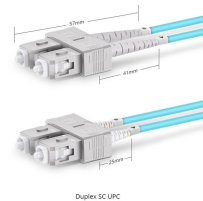

## 5-pin PoE switch

## 5-pin PoE switch

The D-Link DGS-1005P 5-Port Desktop Gigabit PoE+ Switch enables you to connect Powerover Ethernet (PoE) devices such as wireless access points (APs), network video cameras and IP phones ...

This unmanaged switch features four PoE ports capable of powering compatible ...

Product details 5 GbE Ports: Compact design with 5 high-speed ports, perfect for small network setups or as an access layer switch. PoE-Powered: Can be powered via PoE on Port 5, eliminating the need ...

5-Port Gigabit PoE+ Powered EdgeSmart Switch with PoE Pass-Through, model TPE-P521ES, is powered by a PoE+ switch or injector, no AC adapter is required. It features two gigabit non-PoE ...

This unmanaged switch features four PoE ports capable of powering compatible devices, such as cameras, sensors, clocks, digital signage and wireless access points, without the need to run ...