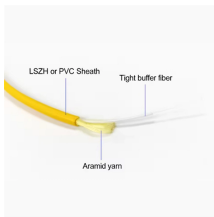

## 48-core optical fiber cable with 2 inputs and 2 outputs

Mouser offers inventory, pricing, & datasheets for 48 Fiber Fiber Optic Cables.

This versatile double-ended fiber optic splice pack offers a practical solution for fiber optic cable splicing and distribution. With a large 48-core capacity and 2 in/2 out ports, it supports extensive fiber ...

Fiber optic cable is a cable containing one or multiple optical fibers that are used to transmit the signal. The optical fiber elements are typically individually coated with layers and contained in a protective ...

Dual-Input Dual-Output 48-Core Optical Cable Splice Closure (Horizontal) (Construction Materials-Other Building Materials). Contact supplier for bulk pricing!

Streamline your data center cabling with our 48-Core MPO/MTP® Harness Cables. Engineered with compact 2.0mm tubing, these high-density assemblies maximize airflow and cable management ...

**Product Overview** Product Category: Fiber Mini Distribution Cable Suitable Applications: Data Center, RAN, Horizontal Backbone, Premise Backbone, Patching, Trunking

Fiber Optic Outside Plant Cable, 48-core, ECSS (Electro Chrome Coated Steel) Armored, Loose-tube, Gel-filled, 9/125  $\mu\text{m}$ , OS2, Singlemode, Black cable jacket