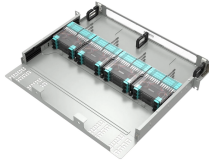

48-core optical fiber cable with 12-tube bundle

48-core optical fiber cable with 12-tube bundle

48 Core GYTY53 fiber optic cable is used for direct buried underground, it suit for long distance and LAN fiber communications, we supply both the single mode GYTY53 cable and multimode GYTY53 cables.

Sumitomo Electric Lightwave's OS2 Single-Mode Fiber Bundles are designed for installation into the FutureFLEX® Air-Blown Fiber® tube cable infrastructure. They can be used in indoor and outdoor ...

Read about technologies, trends and strategies that will define your network and shape our digital world in the years ahead. Visit Insights Overview to get started. Fiber OSP cable, TeraSPEED® Single ...