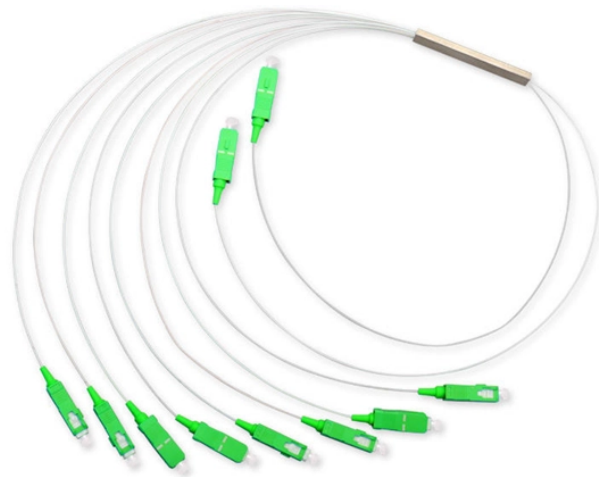

## 48-core fiber optic connector jack

## 48-core fiber optic connector jack

Description: Fiber Optic Splice Closure (FOSC) is a member of dome series. The function of the product is in the optical transmission link, to provide various types of fiber optic cable through, branching, and ...

The 48 core dome fiber splice closure is a compact and durable outdoor splice enclosure designed for fiber optic splicing, protection, and distribution in FTTH and OSP networks. Its vertical dome ...

They range in size from 12 port to up to 48 port allowing a combination of Ethernet, fiber, and telco connections in one central location. We also supply shielded blank patch panels for installation in ...

48 Fiber MPO Cables are available in two popular configurations, including four 12 fiber or two 24 fiber MPO connectors.

Mouser offers inventory, pricing, & datasheets for 48 Fiber Fiber Optic Cables.

They use the industry-standard MPO connector, with adapters and breakouts to other connector types available, to help improve design flexibility. The connectors incorporate up to 48 fibers into a compact ...