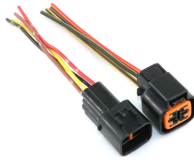

## 48-core fiber optic connector jack

Description: Fiber Optic Splice Closure (FOSC) is a member of dome series. The function of the product is in the optical transmission link, to provide various types of fiber optic cable through, branching, and ...

The 48 core dome fiber splice closure is a compact and durable outdoor splice enclosure designed for fiber optic splicing, protection, and distribution in FTTH and OSP networks. Its vertical dome ...

They range in size from 12 port to up to 48 port allowing a combination of Ethernet, fiber, and telco connections in one central location. We also supply shielded blank patch panels for installation in ...

Find many great new & used options and get the best deals for 48 core 3 In 3 Out Fiber Optic Drop Cable Fiber Optic Splice Closure Joint Box at the best online prices at eBay! Free ...

Search Newegg for fiber optic wall jack. Get fast shipping and top-rated customer service.

The connector styles are DNP, ESCON, FC, FDDI, FSD, FSMA, LC, MPO, MT-RJ, MU, SC, SCRJ, SCRJ and Power Jack, SMA, ST, TNC, and VF-45. The mode options are multimode (OM1, OM2, ...

Secure Snap-In Mounting: Sturdy snap-in construction of the LC fiber optic keystone jack provides a secure connection. Installing this female to female fiber wall jack delivers a clean, professional finish ...