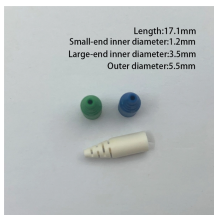

TI2000-440 Generator Set Interface The Tesla™ Generator Set Interface is a power distribution box. This unit is man-portable, maintenance free, and can be operated from any three phase power ...