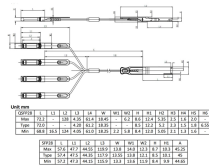

We offer solutions that provide seamless transmission and conversion from Ethernet media to multimode or singlemode fiber. Our Ethernet network switches with fiber ports comes in managed or ...