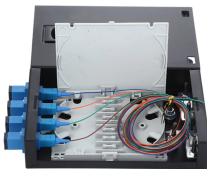

Cable tray length is selected based on the load to be supported, the distance between the supports (also referred to as the span), and handling and installation constraints.