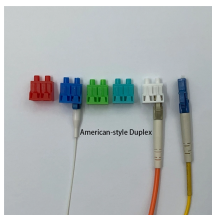

We can provide you with any type and any material of cable tray. We not only have our own warehouse and production workshop, but also have a huge galvanizing plant. so in terms of price, we have a ...