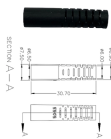

## 4-port connector box

## 4-port connector box

The ICC 4-Port Surface Mount Box provides a clean, modular solution for data, voice, fiber optic, audio, and video connections without the need for in-wall installations. Made from durable ABS plastic, it ...

The compact surface-mount box accepts four QUICKPORT snap-in connector modules. The box supports voice/data applications in office, retrofit, or other surface-mount environments. It ...

Electrical Junction Box, Waterproof IP68 4-Way External Junction Box, Cable Connector Box, Underground External Outdoor Junction Box for Wire Range 4-12mm (4.5" x 4.56" x 2" -1Pcs)