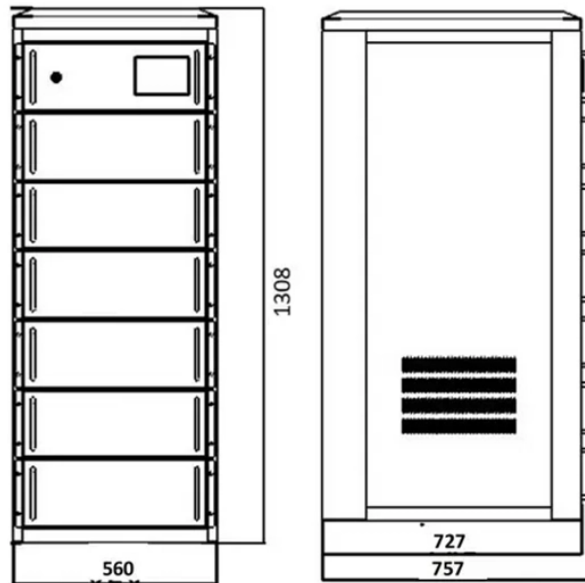

## 4-port connector box

## 4-port connector box

The ICC 4-Port Surface Mount Box provides a clean, modular solution for data, voice, fiber optic, audio, and video connections without the need for in-wall installations. Made from durable ABS plastic, it ...

The compact surface-mount box accepts four QUICKPORT snap-in connector modules. The box supports voice/data applications in office, retrofit, or other surface-mount environments. It ...

Electrical Junction Box, Waterproof IP68 4-Way External Junction Box, Cable Connector Box, Underground External Outdoor Junction Box for Wire Range 4-12mm (4.5" x 4.56" x 2" -1Pcs)

This four port compact surface mount box accepts two QuickPort® modules and supports voice/data applications in office and retrofits. Included are mounting screws, adhesive and designation labels.

SF Cable is constantly researching similar items from other retailers for lower prices. We will do our best to price match and offer the most competitive pricing to our customers.