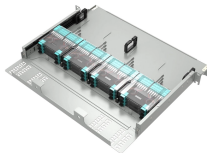

## 4-port connector box

The ICC 4-Port Surface Mount Box provides a clean, modular solution for data, voice, fiber optic, audio, and video connections without the need for in-wall installations. Made from durable ABS plastic, it ...

The compact surface-mount box accepts four QUICKPORT snap-in connector modules. The box supports voice/data applications in office, retrofit, or other surface-mount environments. It ...

Electrical Junction Box, Waterproof IP68 4-Way External Junction Box, Cable Connector Box, Underground External Outdoor Junction Box for Wire Range 4-12mm (4.5" x 4.56" x 2" -1Pcs)

The compact surface-mount box accepts two QuickPort snap-in connector modules. The box supports voice/data applications in office, retrofit, or other surface-mount environments. It includes an ID ...

Push-In Wire Connectors 22-12 AWG - Clear Bag - 4 Wire APPLICATIONS: Fast, safe and reliable installation saves time and money. No twisting or taping of conductors required. Just strip the wire, ...

This four port compact surface mount box accepts two QuickPort® modules and supports voice/data applications in office and retrofits. Included are mounting screws, adhesive and designation labels.

SF Cable is constantly researching similar items from other retailers for lower prices. We will do our best to price match and offer the most competitive pricing to our customers.