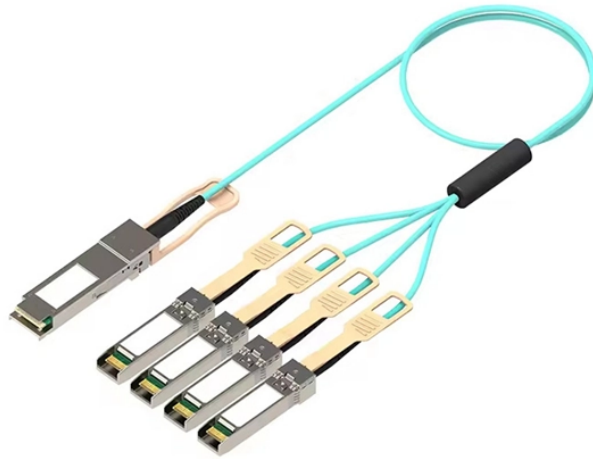

4-meter galvanized cable tray

4-meter galvanized cable tray

The flexible coupler provides easy installation without measuring and cutting cable tray side rails. Once installed, the coupler allows for electrical continuity, therefore eliminating the requirement for a ...

Heavy duty cable trays and cable ladders are manufactured from pre-galvanized or hot-dipped galvanized sheet metal, designed to meet ideal environmental working conditions for indoor and ...

Description: Cablofil CF105/100GC 4X4 Cable Tray
 Technical Description: Wire Mesh Type; 1008 Grade Carbon Steel Material; Hot Dip Galvanized Finish; 10 ft; 4 Inch; 4 Inch; UL Approval; Welded ...

Explore an advanced dimension of cable organization with our Galvanized Cable Trays. Meticulously crafted for seamless cable routing and enhanced protection, these trays embody both robustness ...

Steel Cable Tray Steel Cable Tray systems are Certified CSA Cable Tray, UL listed, and NEMA certified and are available in the following material types 316 Stainless Steel Cable Tray, 304 Stainless Steel ...

Used to support 12x4, 6x4, and 4x4 systems attaching to the top of the 19" wide version of the Panduit NF4PR84 4 post rack. Contains all hardware required to assemble bracket to the top of the 4 post rack.