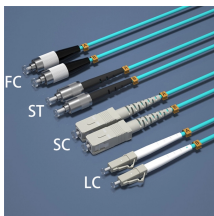

4-input 12-output fiber optic terminal box

4-input 12-output fiber optic terminal box

The PPFTB-104A-SCA comes with 4 Simplex SC/APC Coupler Ports installed with 4 Simplex SC/APC Single mode Pigtailed ready for splicing. Indoor Wall Mounted, Single Door Optical Fiber Information ...

CommScope wall boxes offer efficient fiber connectivity. Easy installation, versatile sizes, and superior cable management.

Our fiber optic terminal boxes come in various sizes and designs, including 2 ports, 4 ports, 8 ports, 16 ports, 24 ports, and 48 ports, providing flexibility for different applications.

Techlogiks fiber terminal box can be applied in the straight through and branch connection of indoor optical cables, available for the distribution connection of various optical fiber systems, fit for wall ...

The 4-core fiber termination box provides a stable, protective joint between optical cable and distribution pigtails at the end of fiber cables. It is typically used in cabling work area subsystems. The cable ...