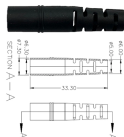

The optical fiber connector distribution box can install 4 optical adapters or 1 to 4 plug-in optical splitters. (The package contains 1pc 1 to 4 SC/APC Fiber Optic Steel Tube PLC Splitter and adapters)