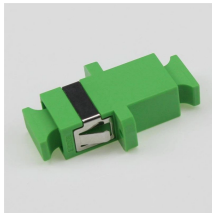

Customized 4 Core Fiber Optic Distribution Box FTTH fiber termination box are Available In TTI Fiber Factory. OEM ODM Supported.

Buy 4 Core Terminal Box China Direct From 4 Core Terminal Box Factories at Alibaba . Help Global Buyers Source China Easily.

The optical fiber connector distribution box can install 4 optical adapters or 1 to 4 plug-in optical splitters. (The package contains 1pc 1 to 4 SC/APC Fiber Optic Steel Tube PLC Splitter and adapters)

Used this 4-core box for a small business fiber installation. Mounted it on the wall alongside our ZTE F660 GPON ONU—secure, weatherproof, and handles up to 2.5Gbps without a hitch.

4 Core FTTH Mini Fiber Optic Terminal Box with PC/ABS Material, Find Details and Price about Fiber Optic Termination Boxes Fiber Optical Box from 4 Core FTTH Mini Fiber Optic Terminal Box with ...

High quality 4 Core Fiber Optic Termination Box FTB from China, ...

Suitable for 4 adapters SC configuration and splitter. Wet-proof, water-proof, dust-proof, anti-aging design for outdoor uses. waterproof IP65. Compact structure and perfect fiber management. ...