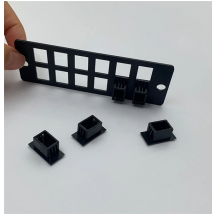

## 4-core terminal box direct sales

The optical fiber connector distribution box can install 4 optical adapters or 1 to 4 ...

Discover a wide range of high-quality Fiber Optic Products, including termination ...

Customized 4 Core Fiber Optic Distribution Box FTTH fiber termination box are Available In TTI Fiber Factory. OEM ODM Supported.

Buy 4 Core Terminal Box China Direct From 4 Core Terminal Box Factories at Alibaba . Help Global Buyers Source China Easily.

The optical fiber connector distribution box can install 4 optical adapters or 1 to 4 plug-in optical splitters. (The package contains 1pc 1 to 4 SC/APC Fiber Optic Steel Tube PLC Splitter and adapters)

Used this 4-core box for a small business fiber installation. Mounted it on the wall alongside our ZTE F660 GPON ONU—secure, weatherproof, and handles up to 2.5Gbps without a hitch.

4 Core FTTH Mini Fiber Optic Terminal Box with PC/ABS Material, Find Details and Price about Fiber Optic Termination Boxes Fiber Optical Box from 4 Core FTTH Mini Fiber Optic Terminal Box with ...