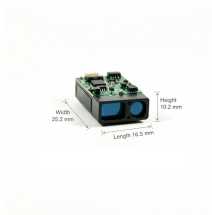

The optical fiber connector distribution box can install 4 optical adapters or 1 to 4 plug-in optical splitters. (The package contains 1pc 1 to 4 SC/APC Fiber Optic Steel Tube PLC Splitter and adapters)

Used this 4-core box for a small business fiber installation. Mounted it on the wall alongside our ZTE F660 GPON ONU—secure, weatherproof, and handles up to 2.5Gbps without a hitch.

4 Core FTTH Mini Fiber Optic Terminal Box with PC/ABS Material, Find Details and Price about Fiber Optic Termination Boxes Fiber Optical Box from 4 Core FTTH Mini Fiber Optic Terminal Box with ...

High quality 4 Core Fiber Optic Termination Box FTB from China, ...

Suitable for 4 adapters SC configuration and splitter. Wet-proof, water-proof, dust-proof, anti-aging design for outdoor uses. waterproof IP65. Compact structure and perfect fiber management. ...