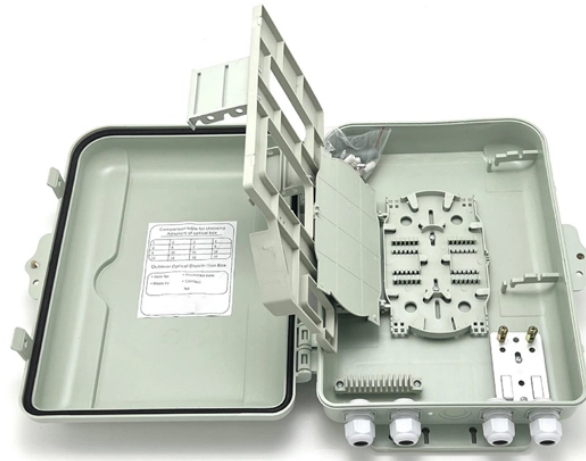

380 electrical distribution box

380 electrical distribution box

In conclusion, electrical distribution boxes have a wide range of applications in various industries, providing reliable and efficient power distribution solutions.

The 380V three phase system represents one of the most common industrial power distribution standards worldwide, particularly in Europe, Asia-Pacific, and many emerging markets. Three phase ...

Buy Power Distribution Box, 32A 380V Input CEE Output Portable Electrical Power Box for Stage or Rigg Power Distributor: PDUs - Amazon FREE DELIVERY possible on eligible purchases

Complete sets of distribution boxes, distribution panels, control panels, control boxes, power supply cabinets, electrical cabinets, etc.

About this item [Industrial Grade Socket Box] Equipped with 4pcs two core sockets (220 to 250V 16A) and 2pcs five core sockets (380 to 415V 16A, 32A), meeting the power distribution needs of various ...

About this item Wide Application: This compact mobile power distributor is suitable for construction sites, houses, courtyards, industries, crafts, gardens, and more. Sturdy Structure: The ...

A 380V electrical control box is a critical component in industrial and commercial power systems, designed to manage, distribute, and protect electrical circuits operating at 380 volts.