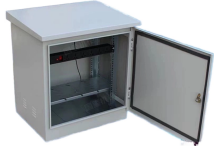

The 380V three phase system represents one of the most common industrial power distribution standards worldwide, particularly in Europe, Asia-Pacific, and many emerging markets. Three phase ...

Buy Power Distribution Box, 32A 380V Input CEE Output Portable Electrical Power Box for Stage or Rigg Power Distributor: PDUs - Amazon FREE DELIVERY possible on eligible purchases

Complete sets of distribution boxes, distribution panels, control panels, control boxes, power supply cabinets, electrical cabinets, etc.

About this item [Industrial Grade Socket Box] Equipped with 4pcs two core sockets (220 to 250V 16A) and 2pcs five core sockets (380 to 415V 16A, 32A), meeting the power distribution needs of various ...

Feature highlights: This electric distribution box is designed for durability and safety, featuring a rugged stainless steel build with IP65 protection, suitable for harsh environments.

In conclusion, electrical distribution boxes have a wide range of applications in ...

About this item Wide Application: This compact mobile power distributor is suitable for construction sites, houses, courtyards, industries, crafts, gardens, and more. Sturdy Structure: The ...

A 380V electrical control box is a critical component in industrial and commercial power systems, designed to manage, distribute, and protect electrical circuits operating at 380 volts.