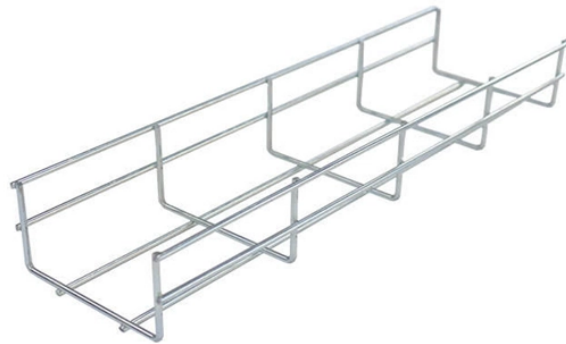

380 Photovoltaic Grid-Connected Distribution Box

380 Photovoltaic Grid-Connected Distribution Box

Yueqing Beigang Industrial Socket Distribution Box is an electrical distribution device that adopts a plug-in method, which is more convenient and practical than traditional terminal wiring. The built-in circuit ...

The photovoltaic grid-connected junction box combines the DC inputs of up to 24 photovoltaic cell components in series into one or multiple outputs, with each output equipped with fuses, lightning ...

Suitable for residential rooftop photovoltaic systems, commercial solar power plants, and industrial photovoltaic power generation projects. The photovoltaic grid - connected box is used to connect and ...

Specifications of Stainless Steel Electrical Cabinet 8KW-30KW Photovoltaic Grid-Connected Junction Box 380V Power Distribution Equipment This stainless steel electric cupboard takes care of solar ...

A Grid-Connected Distribution Box is an electrical enclosure that houses and protects solar photovoltaic (PV) system components, such as inverters, combiners, and disconnect switches. It is an essential ...